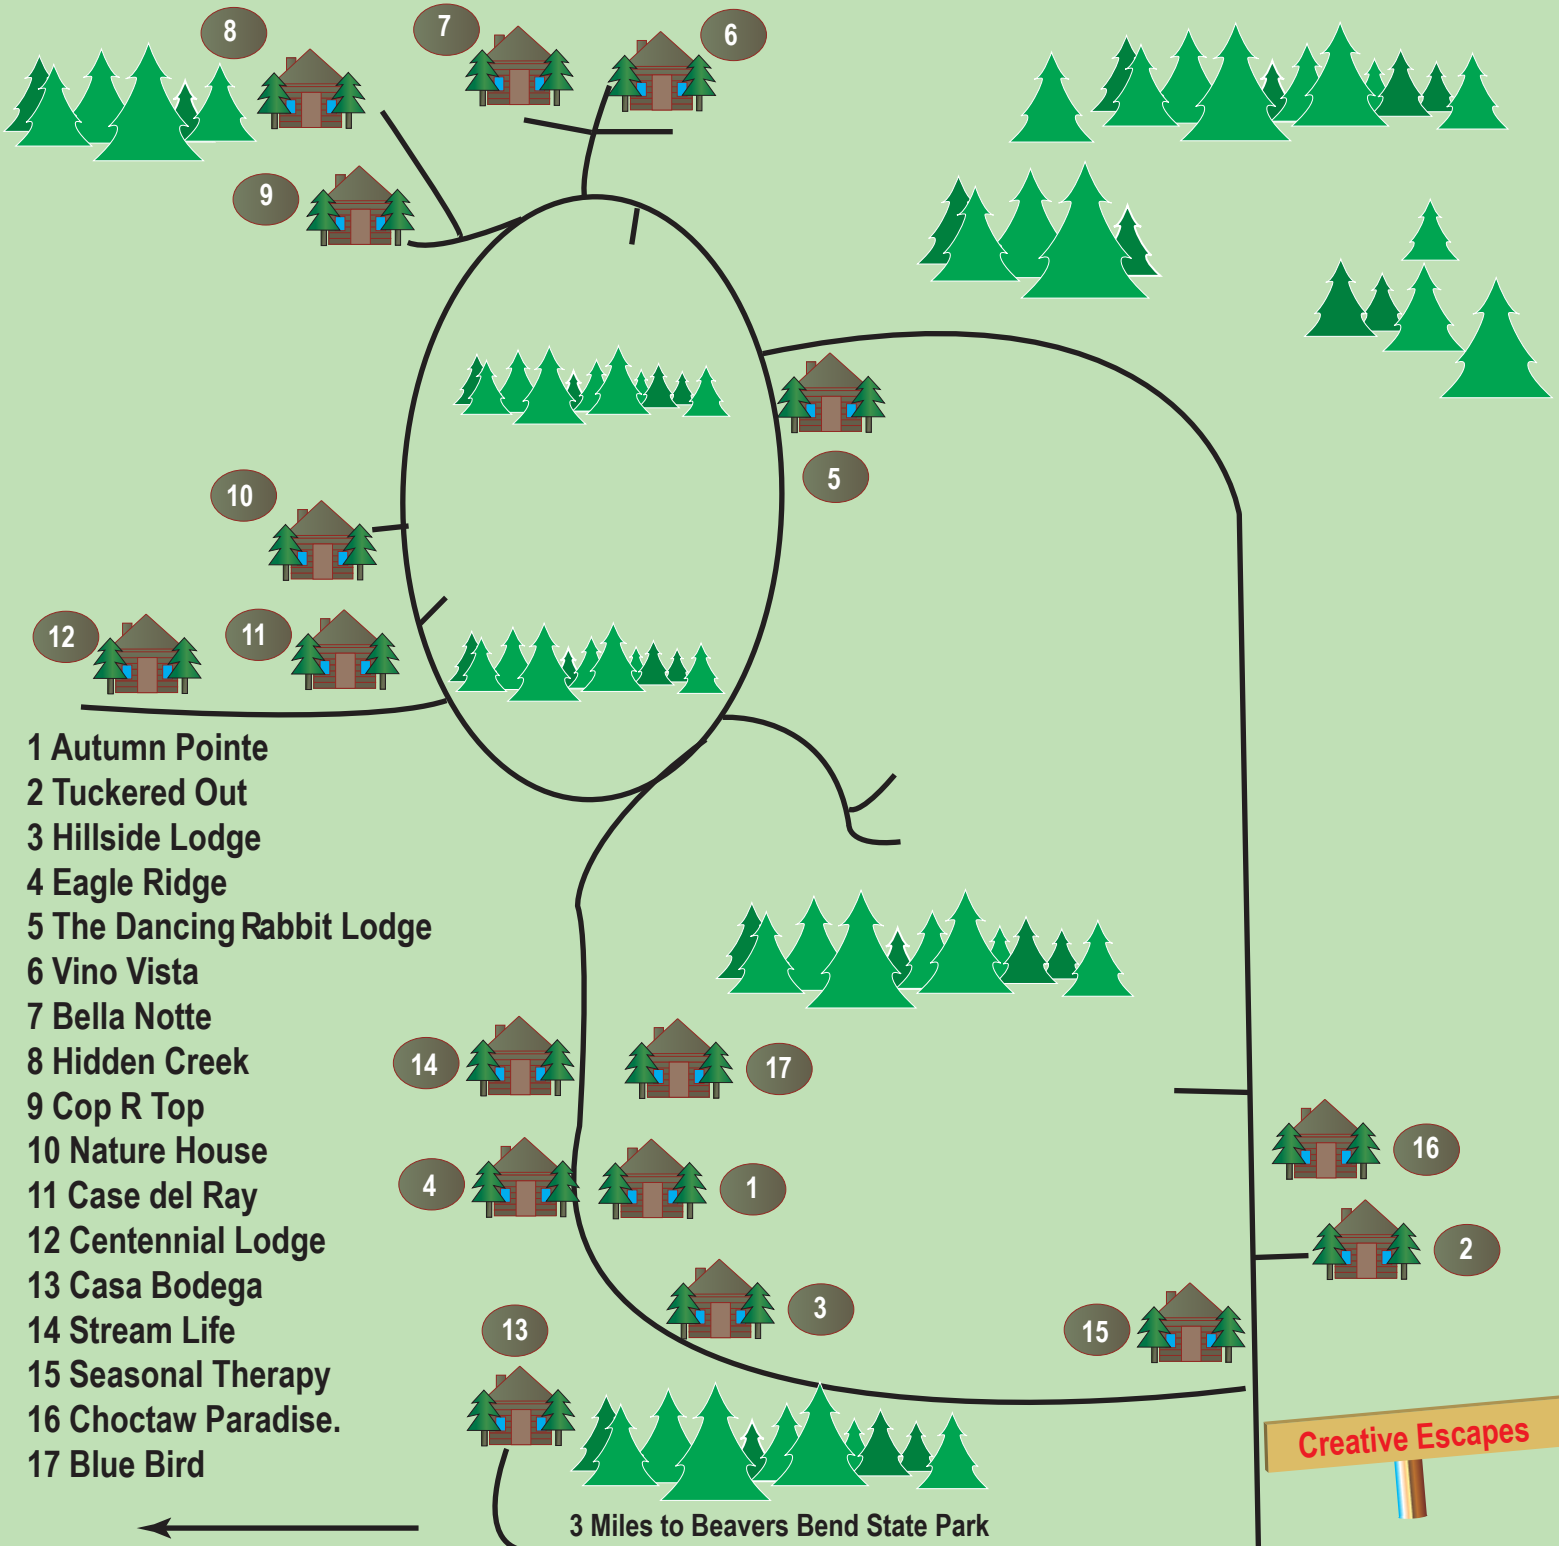

# Southern Hills

- 1 Autumn Pointe
- 2 Tuckered Out
- 3 Hillside Lodge
- 4 Eagle Ridge
- 5 The Dancing Rabbit Lodge
- 6 Vino Vista
- 7 Bella Notte
- 8 Hidden Creek
- 9 Cop R Top
- 10 Nature House
- 11 Case del Ray
- 12 Centennial Lodge
- 13 Casa Bodega
- 14 Stream Life
- 15 Seasonal Therapy
- 16 Choctaw Paradise.
- 17 Blue Bird

Creative Escapes

259A

3 Miles to Beavers Bend State Park